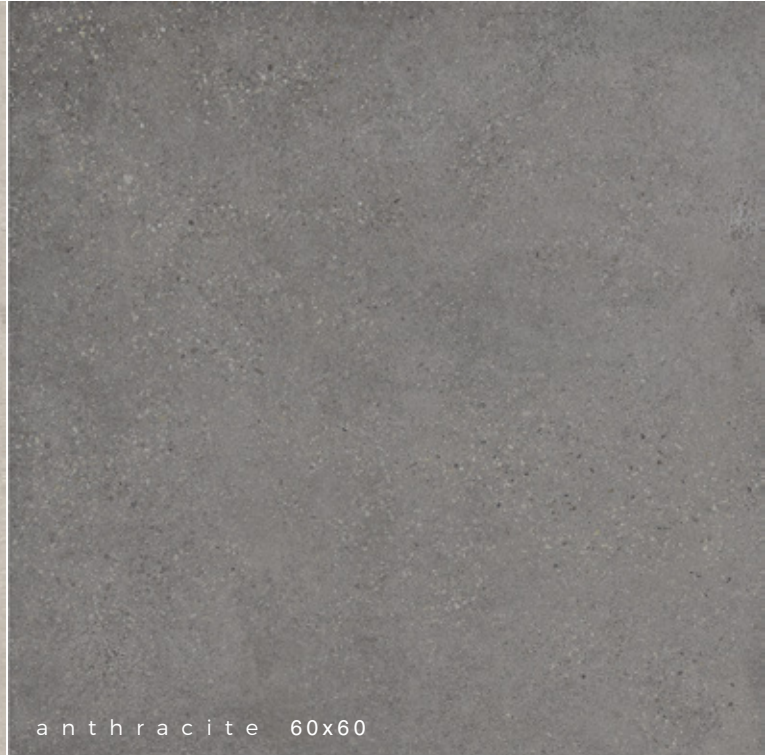

u r b a n

u r b a n

u r b a n

ice 60x60

grey 60x60

sand 60x60

anthracite 60x60

National Tile Ltd
Coe's Road
Dundalk
Co Louth